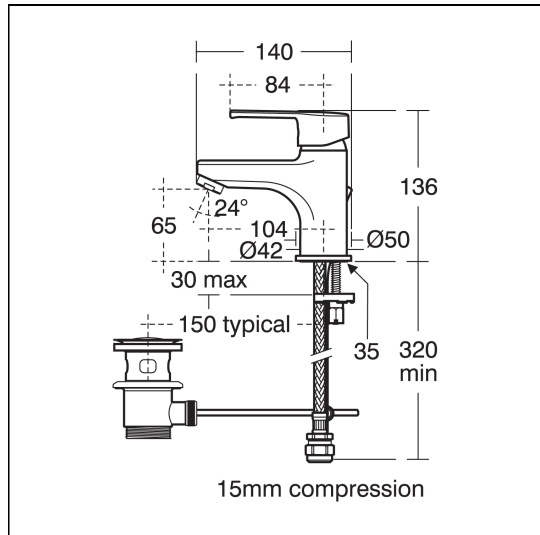

#### Weights

**B1148** 1.40 KG

#### Special Notes

Hot water temperature limiter to be set at installation.  
Regulated flow rate 5 litres per minute at 1 bar.