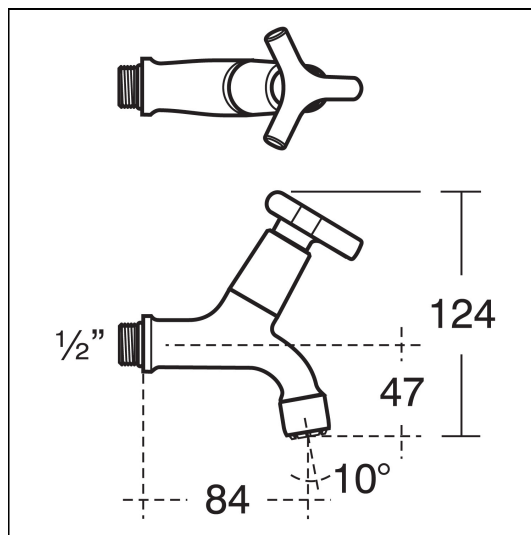

### Special Notes

Easy grip handles. Half turn ceramic disc valves for better control. Self centralising feature simplifies upright installation. Bib taps require either concealed or exposed wall mounts. 75mm and 100mm extensions are available.