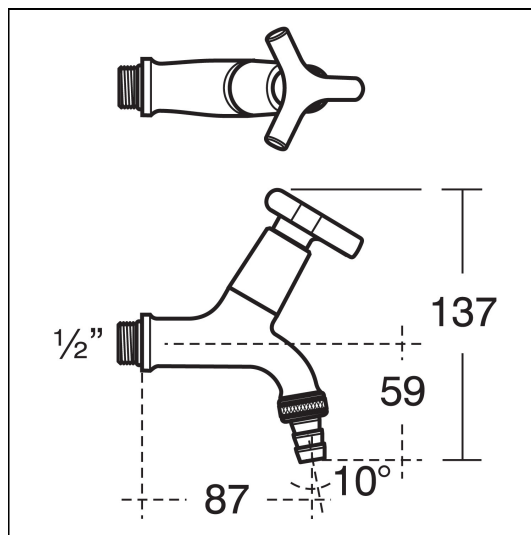

Nimbus 21 1/2" Bib Taps

ILLUSTRATED

- B1674** Nimbus 21 1/2" bib taps with hose union outlet (pair)
- B1686** Nimbus 21 concealed bib tap wall mount with self centralising installation (pair)

OPTIONS

- B1684** Nimbus 21 1/2" x 100mm bib tap extensions (pair)
- B1682** Nimbus 21 1/2" x 75mm bib tap extensions (pair)
- B961348** Nimbus 21 adaptor 1/2" female to 3/4" male adaptor bush (pair)
- B1688** Nimbus 21 exposed bib tap wall mount with self centralising installation (pair)

ILLUSTRATED PRODUCT DETAILS

Materials

- B1674** Chrome Plated Brass
- B1686** Chrome Plated Brass

Finishes

- B1674**  Chrome (AA)
- B1686**  Chrome (AA)

Special Notes

Easy grip handles. Half turn ceramic disc valves for better control. Self centralising feature simplifies upright installation. Bib taps require either concealed or exposed wall mounts. 75mm and 100mm extensions are available.