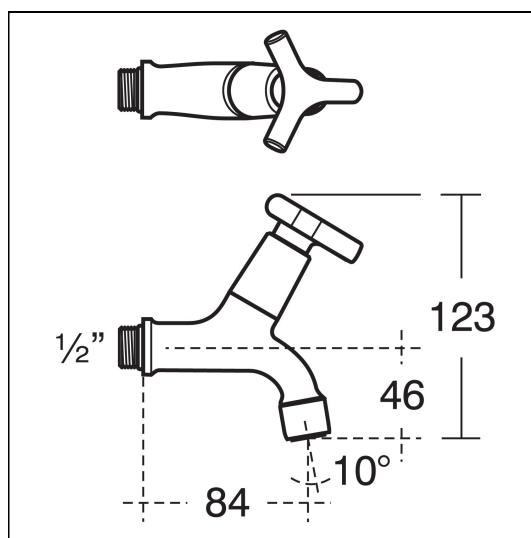

Nimbus 21 1/2" Bib Taps

ILLUSTRATED

- B1675** Nimbus 21 1/2" bib taps with anti-vandal spray outlet (pair)
- B1686** Nimbus 21 concealed bib tap wall mount with self centralising installation (pair)

OPTIONS

- B1688** Nimbus 21 exposed bib tap wall mount with self centralising installation (pair)
- B1682** Nimbus 21 1/2" x 75mm bib tap extensions (pair)
- B1684** Nimbus 21 1/2" x 100mm bib tap extensions (pair)

ILLUSTRATED PRODUCT DETAILS

Materials

- B1675** Chrome Plated Brass
- B1686** Chrome Plated Brass

Finishes

- B1675**  Chrome (AA)
- B1686**  Chrome (AA)

Special Notes

Easy grip handles. Half turn ceramic disc valves for better control. Self centralising feature simplifies upright installation. Bib taps require either concealed or exposed wall mounts. 75mm and 100mm extensions are available. Eco spray makes them ideal for handwash installations.