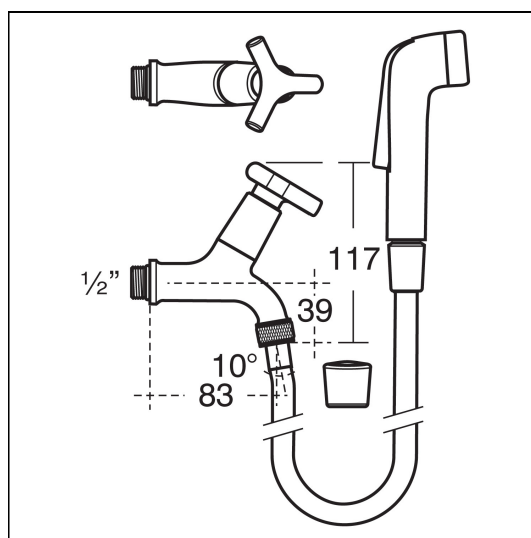

Nimbus 21 Bib Tap Ablution Spray

ILLUSTRATED

- B1676** Nimbus 21 bib tap abluion spray with hose and handspray (single)
- B1685** Nimbus 21 concealed bib tap wall mount with self centralising installation (single)

OPTIONS

- B1681** Nimbus 21 1/2" x 75mm bib tap extension (single)
- B1683** Nimbus 21 1/2" x 100mm bib tap extension (single)
- B1687** Nimbus 21 exposed bib tap wall mountself centralising installation single

ILLUSTRATED PRODUCT DETAILS

Materials

- B1676** Chrome Plated Brass
- B1685** Chrome Plated Brass

Finishes

- B1676**  Chrome (AA)
- B1685**  Chrome (AA)

Special Notes

Easy grip handles. Half turn ceramic disc valves for better control. Self centralising feature simplifies upright installation. Bib taps require either concealed or exposed wall mounts. 75mm and 100mm extensions are available.