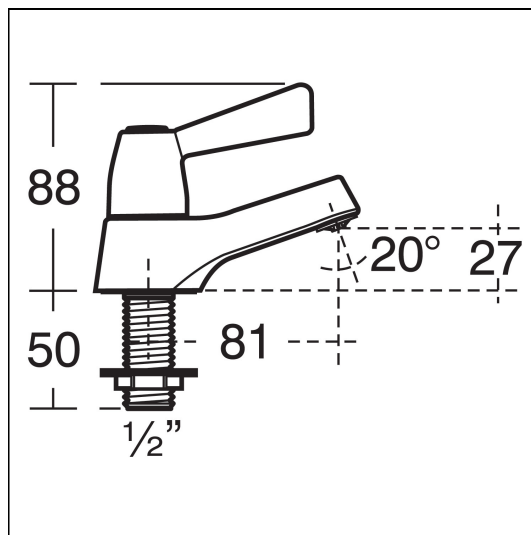

Alterna 21 1/2" Pillar Taps

ILLUSTRATED

B1678 Alterna 21 1/2" pillar taps with lever handles (pair)

ILLUSTRATED PRODUCT DETAILS

Materials

B1678 Chrome Plated Brass

Finishes

B1678  Chrome (AA)

Special Notes

Features a larger lever than Sandringham 21 basin pillar taps for easier control.

ACCREDITATIONS