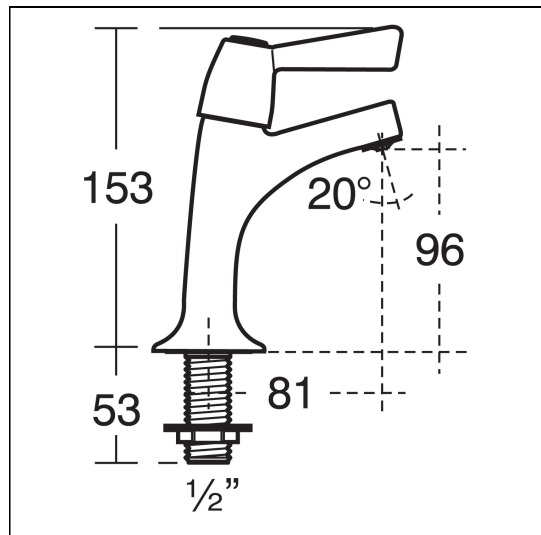

Alterna 21 1/2" High Neck Pillar Taps

ILLUSTRATED

B1679 Alterna 21 1/2" high neck pillar taps with lever handles (pair)

ILLUSTRATED PRODUCT DETAILS

Materials

B1679 Chrome Plated Brass

Finishes

B1679  Chrome (AA)

Special Notes

Features a bigger lever than Sandringham 21 high neck pillar taps for easier control.

ACCREDITATIONS