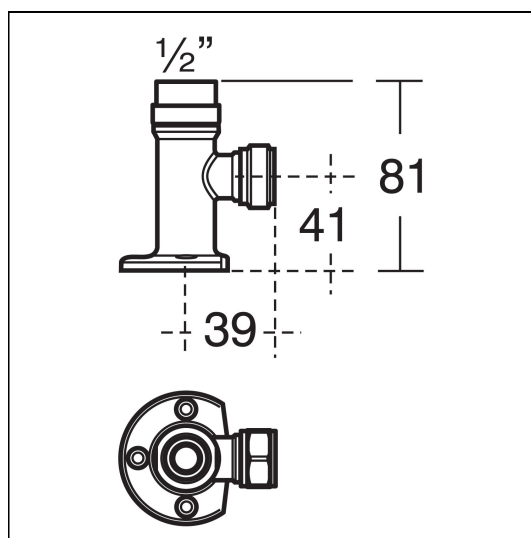

Nimbus 21 Exposed bib tap wall mount, pair

ILLUSTRATED

B1688 Nimbus 21 exposed bib tap wall mount with self centralising installation (pair)

ILLUSTRATED PRODUCT DETAILS

Materials

B1688 Chrome Plated Brass

Finishes

B1688 Chrome (AA)

Special Notes

Self centralising feature simplifies upright installtion.

ACCREDITATIONS

FEATURES