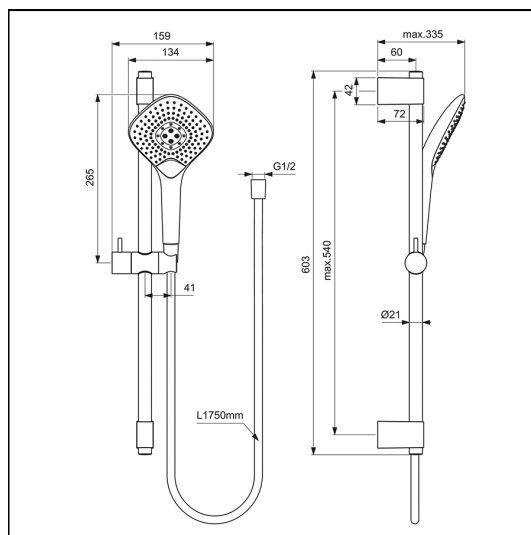

Idealrain Evo Jet shower kit with 3 Function diamond 125mm handspray, 600mm rail and 1.75m IdealFlex hose

ILLUSTRATED

B1762 Idealrain Evo Jet shower kit with 3 function diamond 125mm handspray, 600mm rail and 1.75m IdealFlex hose

OPTIONS

BC808 Idealrain Round Wall Elbow

ILLUSTRATED PRODUCT DETAILS

Weights

B1762 1.29 KG

Finishes

B1762  Chrome (AA)

Materials

B1762 Chrome Plated Metal

Flow rates

B1762 8 Litres per minute @ 3 bar pressure

Designer

Artefakt Industriekultur

Special Notes

Removable 8 litre per minute eco flow regulator.

ACCREDITATIONS