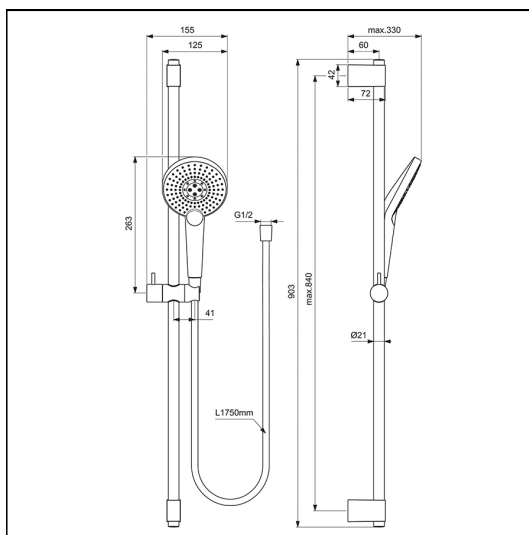

Idealrain Evo Jet shower kit with 3 Function round 125mm handspray, 900mm rail and 1.75m IdealFlex hose

ILLUSTRATED

B1763 Idealrain Evo Jet shower kit with 3 function round Ø125mm handspray, 900mm rail and 1.75m IdealFlex hose

OPTIONS

BC808 Idealrain Round Wall Elbow

ILLUSTRATED PRODUCT DETAILS

Weights

B1763 1.46 KG

Finishes

B1763 Chrome (AA)

Materials

B1763 Chrome Plated Metal

Flow rates

B1763 8 Litres per minute @ 3 bar pressure

Designer

Artefakt Industriekultur

Special Notes

Removable 8 litre per minute eco flow regulator.

ACCREDITATIONS

B1763(AA)

FEATURES