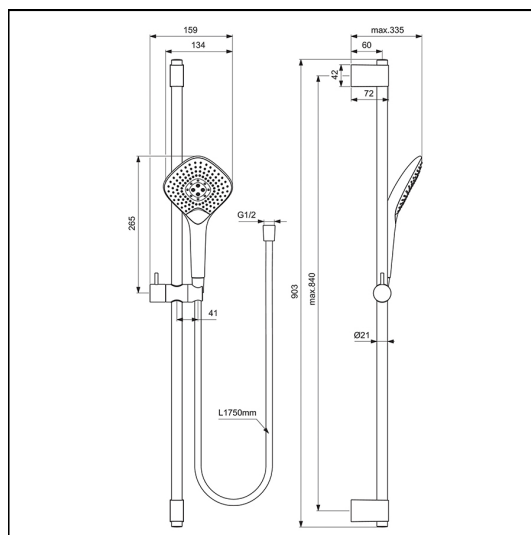

Idealrain Evo Jet shower kit with 3 Function diamond 125mm handspray, 900mm rail and 1.75m IdealFlex hose

ILLUSTRATED

B1764 Idealrain Evo Jet shower kit with 3 function diamond 125mm handspray, 900mm rail and 1.75m IdealFlex hose

OPTIONS

BC808 Idealrain Round Wall Elbow

ILLUSTRATED PRODUCT DETAILS

Weights

B1764 1.44 KG

Finishes

B1764 Chrome (AA)

Materials

B1764 Chrome Plated Metal

Flow rates

B1764 8 Litres per minute @ 3 bar pressure

Designer

Artefakt Industriekultur

Special Notes

Removable 8 litre per minute eco flow regulator.

ACCREDITATIONS

B1764(AA)

FEATURES