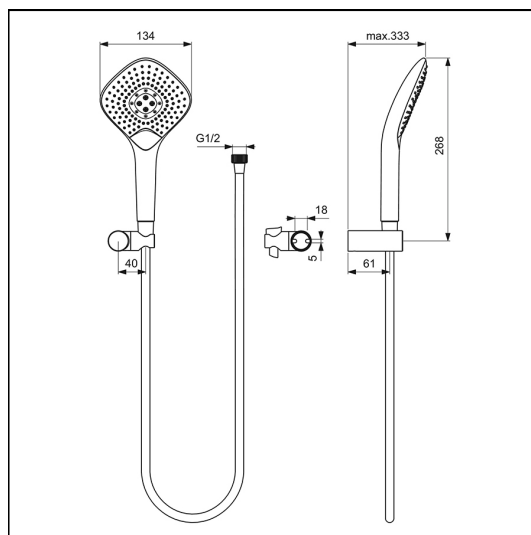

Idealrain Evo Jet shower kit with 3 Function diamond 125mm handspray, wall bracket and 1.75m IdealFlex hose

ILLUSTRATED

B1766 Idealrain Evo Jet 3 Function diamond Ø125mm handspray, wall bracket and 1.75m IdealFlex hose

OPTIONS

BC808 Idealrain Round Wall Elbow

ILLUSTRATED PRODUCT DETAILS

Weights

B1766 0.84 KG

Finishes

B1766  Chrome (AA)

Materials

B1766 Chrome Plated Plastic

Flow rates

B1766 8 Litres per minute @ 3 bar pressure

Designer

Artefakt Industriekultur

Special Notes

Removable 8 litre per minute eco flow regulator.

ACCREDITATIONS

B1766(AA)

FEATURES