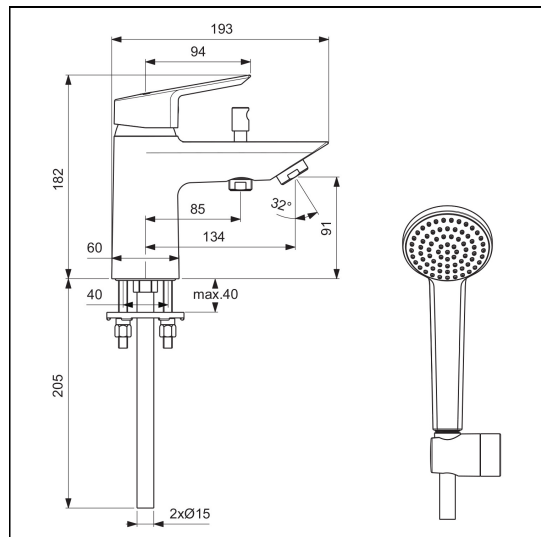

Tesi 1 Hole Bath Shower Mixer With Shower Set

ILLUSTRATED

B1957 Tesi 1 hole single lever bath shower mixer with shower set

ILLUSTRATED PRODUCT DETAILS

Weights

B1957 3.03 KG

Finishes

B1957  Chrome (AA)

Materials

B1957 Chrome Plated Brass

Special Notes

Suitable for balanced supplies. Inlets 15mm plain copper tails.
 Consideration should be given to safe hot water delivery and the use of an appropriate temperature reduction device, please see A5900AA (for use with 15mm pipework) or A5901AA (for use with 22mm pipework).
 Unregulated flow rate 15.2 litres per minute at 0.2 bar.