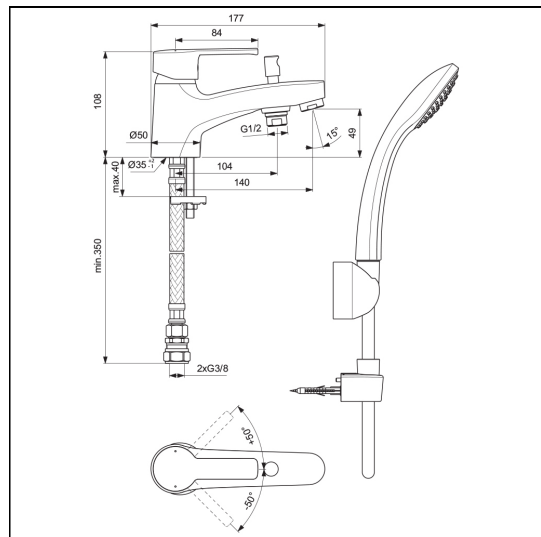

Calista Single Lever 1 Hole Bath Shower Mixer

ILLUSTRATED

B1958 Calista single lever one hole bath shower mixer

ILLUSTRATED PRODUCT DETAILS

Weights

B1958 2.12 KG

Finishes

B1958  Chrome (AA)

Materials

B1958 Chrome Plated Brass

Designer

Robin Levien, RDI

Special Notes

Consideration should be given to safe hot water delivery and the use of an appropriate temperature reduction device, please see A5900AA for use with 15mm pipework) or A5901AA (for use with 22mm pipework). Unregulated flow rate for bath fill is 15 litres per minute at 3 bar.