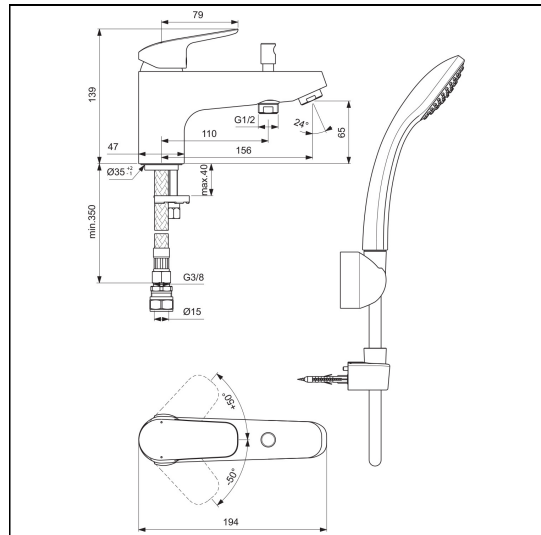

#### Materials

**B1960** Chrome Plated Brass

#### Special Notes

Suitable for balanced supplies. Inlets with flexible hoses and connections for 15mm copper tails. Consideration should be given to safe hot water delivery and the use of an appropriate temperature reduction device, please see A5900AA (for use with 15mm pipework) or A5901AA (for use with 22mm pipework). Unregulated flow rate for bath fill is 15 litres per minute at 0.7 bar.