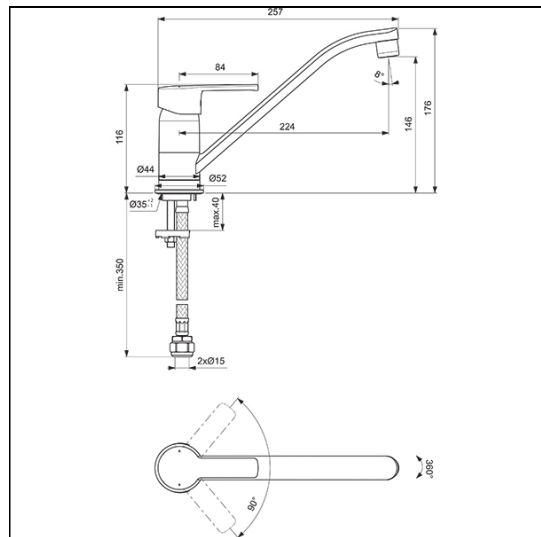

Calista 1 Hole Single Lever Kitchen Sink Mixer

ILLUSTRATED

B2136 Calista 1 hole single lever kitchen sink mixer

ILLUSTRATED PRODUCT DETAILS

Weights

B2136 1.06 KG

Finishes

B2136 Chrome finish (AA)

Materials

B2136 Chrome Plated Brass

Designer

Artefakt Industriekultur

Special Notes

Flow rate 16.3 litres per minute at 3 bar, 9.4 litres per minute at 1 bar and 6.7 litres per minute at 0.5 bar. Minimum recommended operating pressure 1 bar.

ACCREDITATIONS