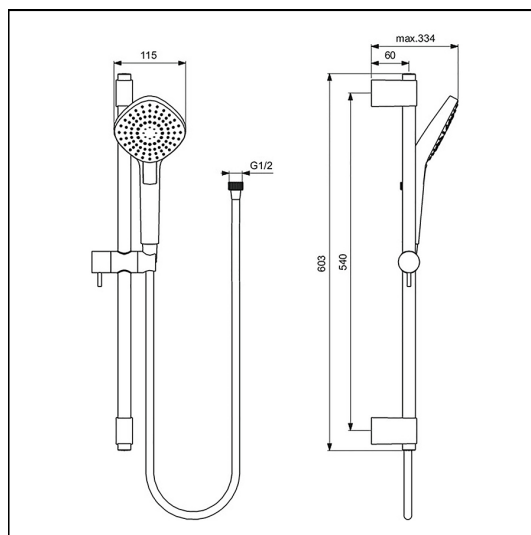

Idealrain Evo shower kit with 3 Function diamond 110mm handspray, 600mm rail and 1.75m IdealFlex hose

ILLUSTRATED

B2234 Idealrain Evo shower kit with 3 function Ø110mm diamond handspray, 600mm rail and 1.75m Idealflex hose

OPTIONS

BC808 Idealrain Round Wall Elbow

ILLUSTRATED PRODUCT DETAILS

Weights

B2234 1.29 KG

Finishes

B2234  Chrome (AA)

Materials

B2234 Chrome Plated Metal

Flow rates

B2234 8 Litres per minute @ 3 bar pressure

Designer

Artefakt Industriekultur

Special Notes

Removable 8 litres per minute eco flow regulator.

ACCREDITATIONS

B2234(AA)

FEATURES