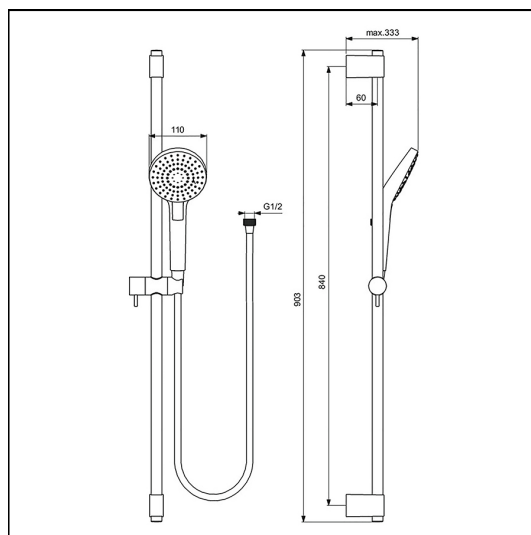

Idealrain Evo shower kit with 3 Function round 110mm handspray, 900mm rail and 1.75m IdealFlex hose

ILLUSTRATED

B2237 Idealrain Evo shower kit with 3 function round Ø110mm handspray, 900mm rail and 1.75m Idealflex hose

OPTIONS

BC808 Idealrain Round Wall Elbow

ILLUSTRATED PRODUCT DETAILS

Weights

B2237 1.44 KG

Finishes

B2237  Chrome (AA)

Materials

B2237 Chrome Plated Metal

Flow rates

B2237 8 Litres per minute @ 3 bar pressure

Designer

Artefakt Industriekultur

Special Notes

Removable 8 litres per minute eco flow regulator.

ACCREDITATIONS

B2237(AA)

FEATURES