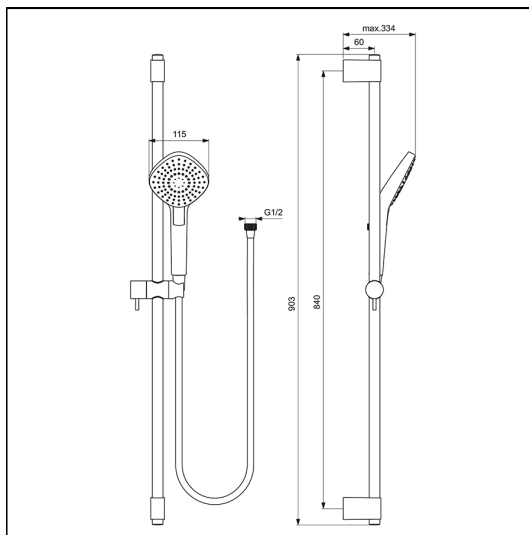

Idealrain Evo shower kit with 3 Function diamond 110mm handspray, 900mm rail and 1.75m IdealFlex hose

ILLUSTRATED

B2238 Idealrain Evo shower kit with 3 function Ø110mm diamond handspray, 900mm rail and 1.75m Idealflex hose

OPTIONS

BC808 Idealrain Round Wall Elbow

ILLUSTRATED PRODUCT DETAILS

Weights

B2238 1.43 KG

Finishes

B2238  Chrome (AA)

Materials

B2238 Chrome Plated Metal

Flow rates

B2238 8 Litres per minute @ 3 bar pressure

Designer

Artefakt Industriekultur

Special Notes

Removable 8 litre per minute eco flow regulator.

ACCREDITATIONS

B2238(AA)

FEATURES