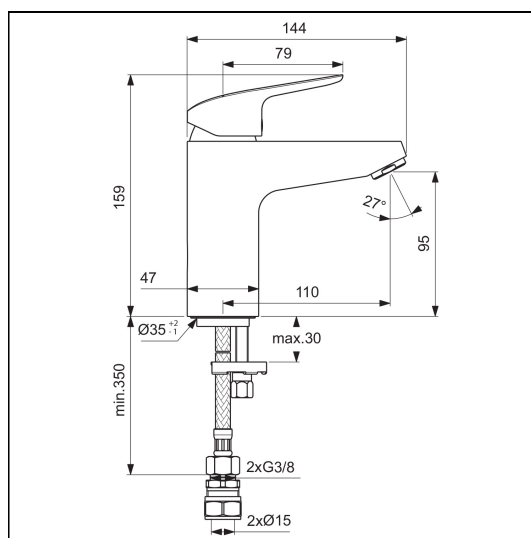

### Special Notes

For high pressure above 1 Bar. Suitable for balanced supplies. Inlets with flexible hoses and connections for 15mm copper tails. Consideration should be given to safe hot water delivery and the use of an appropriate temperature reduction device, please see A5900AA (for use with 15mm pipework) or A5901AA (for use with 22mm pipework. Fitted with a 3.8 litre per minute outlet flow regulator.