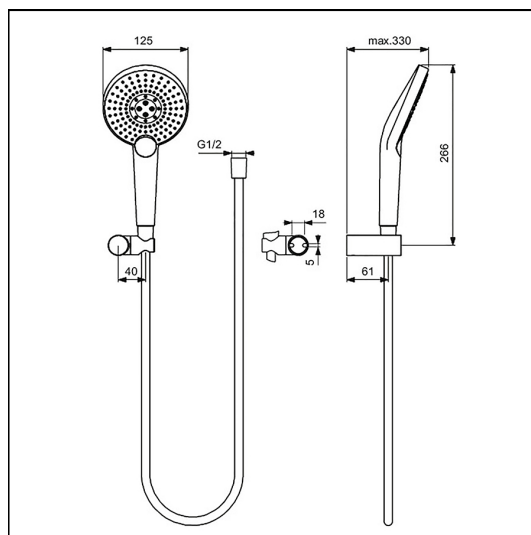

Idealrain Evo Jet shower kit with 3 Function round 125mm handspray, wall bracket and 1.25m IdealFlex hose

ILLUSTRATED

B2459 Idealrain Evo Jet shower set with 3 function round Ø125mm handspray, wall bracket and 1.25m Idealflex hose

OPTIONS

BC808 Idealrain Round Wall Elbow

ILLUSTRATED PRODUCT DETAILS

Weights

B2459 0.80 KG

Finishes

B2459  Chrome (AA)

Materials

B2459 Chrome Plated Plastic

Flow rates

B2459 8 Litres per minute @ 3 bar pressure

Designer

Artefakt Industriekultur

Special Notes

Removable 8 litre per minute eco flow regulator.

ACCREDITATIONS

B2459(AA)

Unified Water Label  8.00 Litres Per Minute

FEATURES