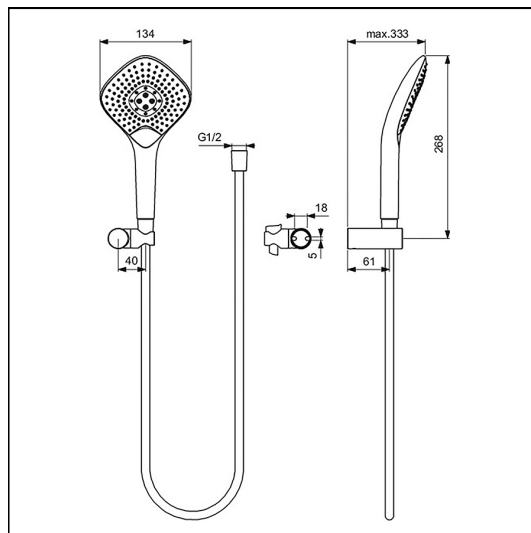

Idealrain Evo Jet shower kit with 3 Function diamond 125mm handspray, wall bracket and 1.25m IdealFlex hose

ILLUSTRATED

B2460 Idealrain Evo Jet 3 function diamond Ø125mm handspray, wall bracket and 1.25m Idealflex hose

OPTIONS

BC808 Idealrain Round Wall Elbow

ILLUSTRATED PRODUCT DETAILS

Weights

B2460 0.77 KG

Finishes

B2460  Chrome (AA)

Materials

B2460 Chrome Plated Plastic

Flow rates

B2460 8 Litres per minute @ 3 bar pressure

Designer

Artefakt Industriekultur

Special Notes

Removable 8 litre per minute eco flow regulator.

ACCREDITATIONS

B2460(AA)

FEATURES