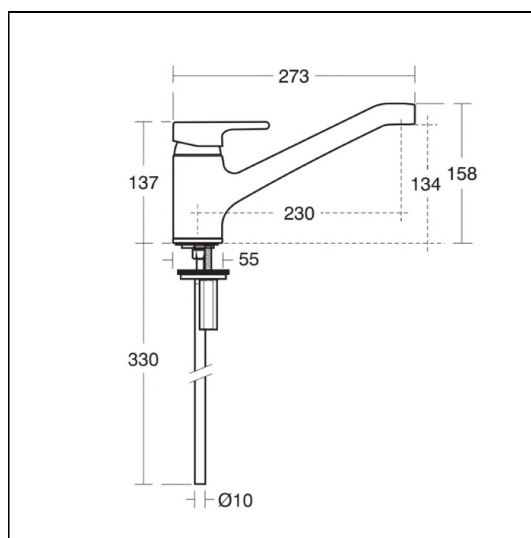

Active 1 Hole Single lever Kitchen Mixer

ILLUSTRATED

B8079 Active 1 hole single lever kitchen mixer

ILLUSTRATED PRODUCT DETAILS

Weights

B8079 2.77 KG

Materials

B8079 Chrome Plated Brass

Finishes

B8079  Chrome (AA)

Flow rates

B8079 14 Litres per minute @ 3 bar pressure

Designer

Artefakt Industriekultur

Special Notes

Unregulated flow rate 7 litres per minute at 1 bar.