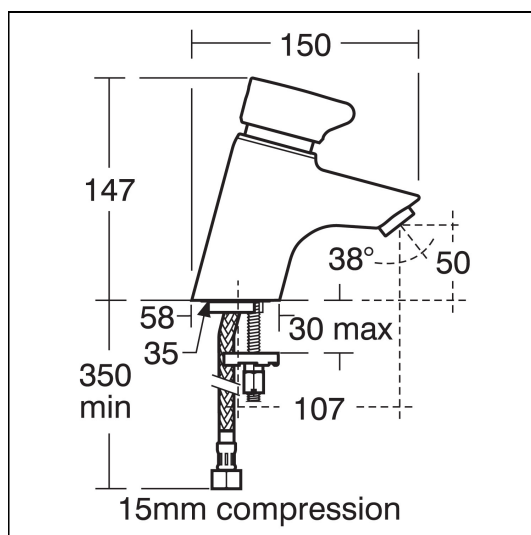

Avon 21 1 Hole Washbasin Mixer Flexi Tails

ILLUSTRATED

B8263 Avon 21 1 hole washbasin mixer , self closing push button, variable temperature control with 15mm female connector flexible hoses on inlets. Flow regulated to 3.7 litres per minute maximum to comply with Water Technology List requirements.

ILLUSTRATED PRODUCT DETAILS

Weights

B8263 2.30 KG

Finishes

B8263  Chrome (AA)

Materials

B8263 Chrome Plated Brass

Flow rates

B8263 3.7 Litres per minute @ 3 bar pressure

Special Notes

This fitting is best suited to balanced supplies with a minimum inlet pressure of 1.5 bar and a maximum of 3 bar. Regulated to 3.7 litres per minute maximum.

Run time is adjustable from 5-20 seconds. Consideration should be given to safe hot water delivery and the use of an appropriate temperature reduction device, please see A5900AA (for use with 15mm pipework) or A5901AA (for use with 22mm pipework). These products are designed for handwashing applications in washroom environments.