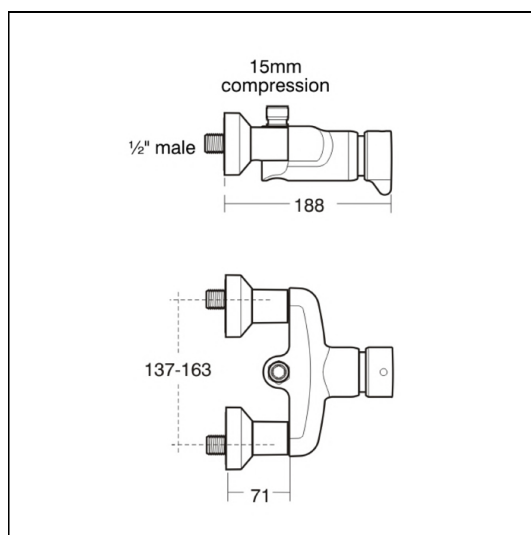

Avon 21 Shower Valve, Push Button Self Closing Exposed Variable Temp

ILLUSTRATED

B8264 Avon 21 self closing push button shower mixing valve exposed, variable temperature

OPTIONS

- A5451** Anti-vandal shower head, bottom inlet, solid wall fixing, demountable for easy cleaning
- A5900** TMV thermostatic mixing valve, 15mm
- A4672** Anti-vandal shower head, back inlet, solid wall fixing, demountable for easy cleaning
- A5452** Anti-vandal fixed shower head, panel mounted, back inlet

ILLUSTRATED PRODUCT DETAILS

Weights

B8264 3.10 KG

Finishes

B8264  Chrome (AA)

Materials

B8264 Chrome Plated Brass

Flow rates

B8264 11.5 Litres per minute @ 3 bar pressure

Special Notes

Consideration should be given to safe hot water delivery and the use of an appropriate temperature reduction device, please see A5900AA (for use with 15mm pipework) or A5901AA (for use with 22mm pipework).