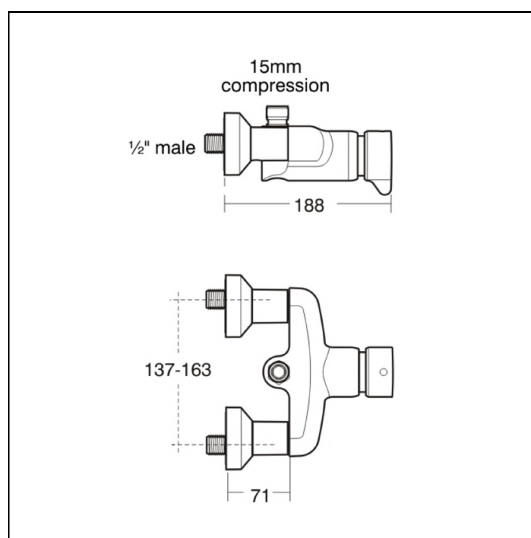

Avon 21 Shower Valve, Push Button Self Closing Exposed Variable Temp

ILLUSTRATED

B8264 Avon 21 self closing push button shower mixing valve exposed, variable temperature

OPTIONS

- A5451** Anti-vandal shower head, bottom inlet, solid wall fixing, demountable for easy cleaning
- A5900** TMV thermostatic mixing valve, 15mm
- A4672** Anti-vandal shower head, back inlet, solid wall fixing, demountable for easy cleaning
- A5452** Anti-vandal fixed shower head, panel mounted, back inlet

ILLUSTRATED PRODUCT DETAILS

Weights

B8264 3.10 KG

Finishes

B8264  Chrome (AA)

Materials

B8264 Chrome Plated Brass

Flow rates

B8264 11.5 Litres per minute @ 3 bar pressure

Special Notes

Consideration should be given to safe hot water delivery and the use of an appropriate temperature reduction device, please see A5900AA (for use with 15mm pipework) or A5901AA (for use with 22mm pipework).