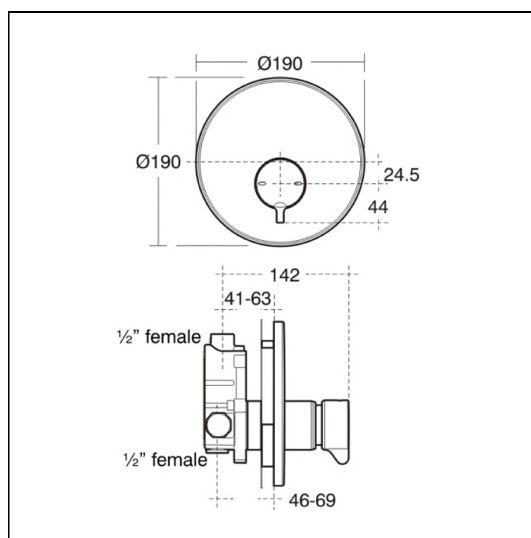

Avon 21 Shower Valve, Button Self Closing Concealed Variable Temp Control

ILLUSTRATED

B8265 Avon 21 self closing push button shower with concealing plate, variable temperature control

OPTIONS

- A5452** Anti-vandal fixed shower head, panel mounted, back inlet
- A4672** Anti-vandal shower head, back inlet, solid wall fixing, demountable for easy cleaning
- A5451** Anti-vandal shower head, bottom inlet, solid wall fixing, demountable for easy cleaning

ILLUSTRATED PRODUCT DETAILS

Weights

B8265 2.86 KG

Finishes

B8265  Chrome (AA)

Materials

B8265 Chrome Plated Brass

Special Notes

Consideration should be given to safe hot water delivery and the use of an appropriate temperature reduction device, please see A5900AA (for use with 15mm pipework) or A5901AA (for use with 22mm pipework). Flow rate 6 litres per minute @ 1 bar.