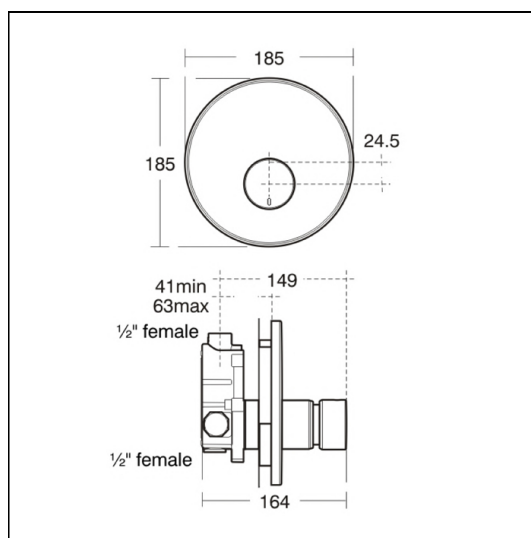

Avon 21 Shower Button Self Closing Concealed Shower Valve

ILLUSTRATED

B8266 Avon 21 self closing push button built-in shower valve for pre-mixed supply

OPTIONS

- A5452** Anti-vandal fixed shower head, panel mounted, back inlet
- A4672** Anti-vandal shower head, back inlet, solid wall fixing, demountable for easy cleaning
- A5451** Anti-vandal shower head, bottom inlet, solid wall fixing, demountable for easy cleaning

ILLUSTRATED PRODUCT DETAILS

Weights

B8266 2.83 KG

Finishes

B8266  Chrome (AA)

Materials

B8266 Chrome Plated Brass

Special Notes

Consideration should be given to safe hot water delivery and the use of an appropriate temperature reduction device, please see A5900AA (for use with 15mm pipework) or A5901AA (for use with 22mm pipework).

Flow rate 5 litres per minute @ 0.1 bar. Temperature mixing option available, see B9265AA.

ACCREDITATIONS

FEATURES