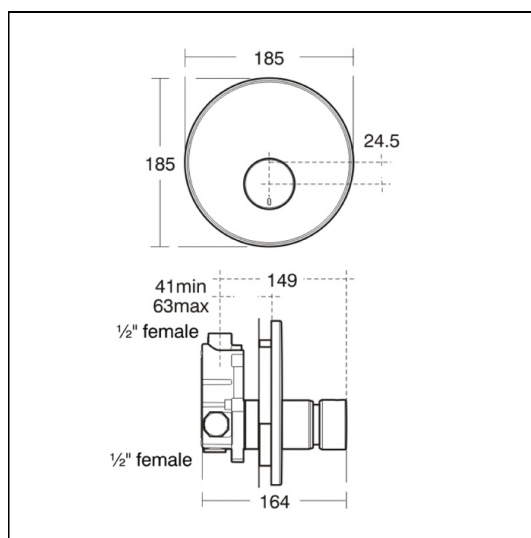

Avon 21 Shower Button Self Closing Concealed Shower Valve

ILLUSTRATED

B8266 Avon 21 self closing push button built-in shower valve for pre-mixed supply

OPTIONS

- **A5452** Anti-vandal fixed shower head, panel mounted, back inlet
- **A4672** Anti-vandal shower head, back inlet, solid wall fixing, demountable for easy cleaning
- **A5451** Anti-vandal shower head, bottom inlet, solid wall fixing, demountable for easy cleaning

ILLUSTRATED PRODUCT DETAILS

Weights

B8266 2.83 KG

Finishes

B8266 Chrome (AA)

Materials

B8266 Chrome Plated Brass

Special Notes

Consideration should be given to safe hot water delivery and the use of an appropriate temperature reduction device, please see A5900AA (for use with 15mm pipework) or A5901AA (for use with 22mm pipework).

Flow rate 5 litres per minute @ 0.1 bar. Temperature mixing option available, see B9265AA.

FEATURES