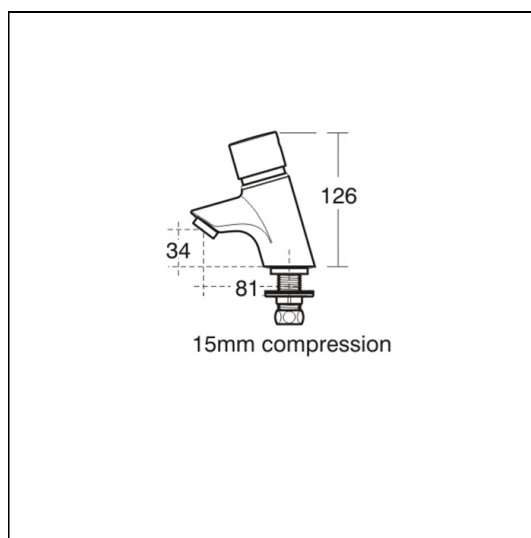

### Weights

**B8267** 2.25 KG

### Special Notes

Inlets screwed 1/2" BSP male. Minimum inlet pressure 1 bar. Flow regulated to 3.7 litres per minute maximum.

Consideration should be given to safe hot water delivery and the use of an appropriate temperature reduction device, please see A5900AA (for use with 15mm pipework) or A5901AA (for use with 22mm pipework). Run time is adjustable from 5-20 seconds.