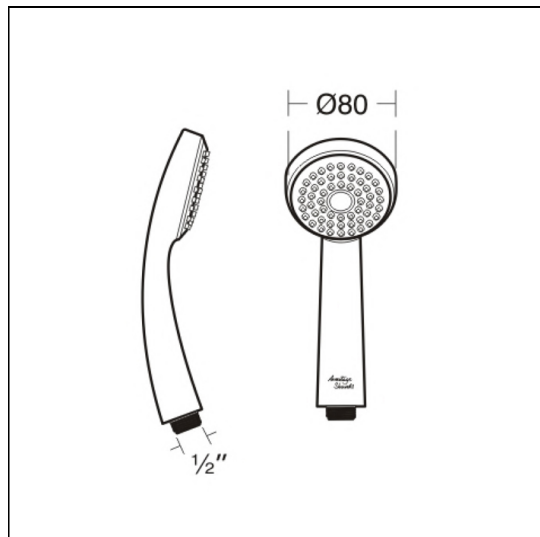

Armaglide 2 Handsray Single Function 80mm

ILLUSTRATED

B9304 Armaglide 2 handsray, single function

ILLUSTRATED PRODUCT DETAILS

Weights

B9304 0.30 KG

Materials

B9304 Chrome Plated Plastic

Finishes

B9304 Chrome (AA)

Flow rates

B9304 8 Litres per minute @ 3 bar pressure

ACCREDITATIONS