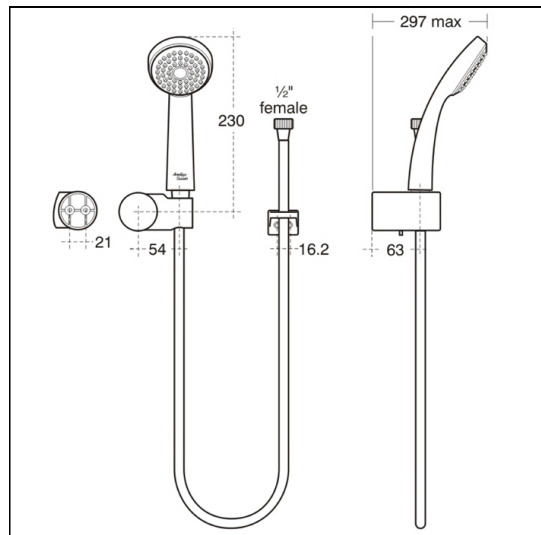

Armaglide 2 Shower Set Single Function

ILLUSTRATED

B9308 Armaglide 2 shower set with single function handspray, 1750mm idealflex smooth hose, wall mounted holder and category 5 hose retainer

ILLUSTRATED PRODUCT DETAILS

Weights

B9308 1.00 KG

Finishes

B9308 Chrome (AA)

Materials

B9308 Chrome Plated Metal

Flow rates

B9308 8 Litres per minute @ 3 bar pressure

Special Notes

Removable 8 litres per minute eco flow regulator. Flow rate 5.5 litres per minute @ 1 bar.

ACCREDITATIONS