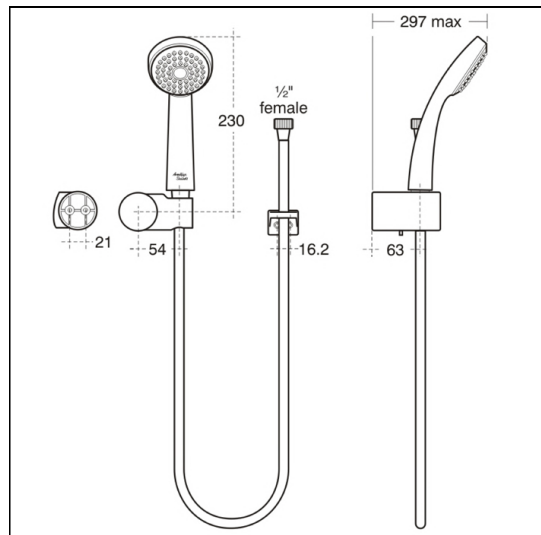

Armaglide shower kit, bracket & hose

ILLUSTRATED

B9308 Armaglide 2 shower set with single function handspray, 1750mm idealflex smooth hose, wall mounted holder and category 5 hose retainer

ILLUSTRATED PRODUCT DETAILS

Weights

B9308 1.00 KG

Materials

B9308 Chrome Plated Metal

Finishes

B9308  Chrome (AA)

Flow rates

B9308 8 Litres per minute @ 3 bar pressure