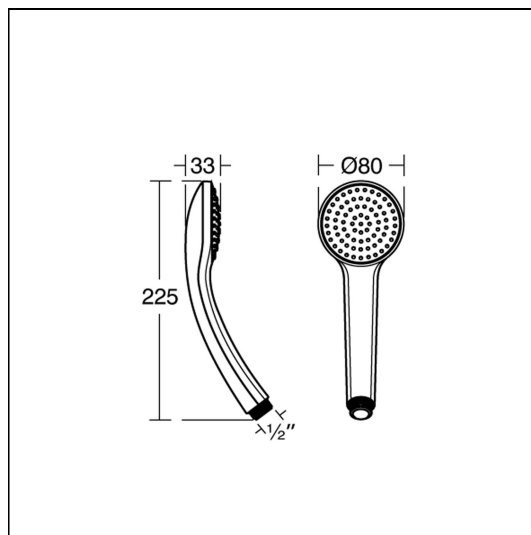

Idealrain S1 Handspray 1 Function 80mm

ILLUSTRATED

B9400 Idealrain S1 80mm handspray

ILLUSTRATED PRODUCT DETAILS

Weights

B9400 0.27 KG

Finishes

B9400  Chrome (AA)

Materials

B9400 Chrome Plated

Designer

Artefakt Industriekultur

Special Notes

Regulated flow rate 8 litres per minute. Unregulated flow rate between 5.3 litres per minute and 7 litres per minute at 0.1 bar.