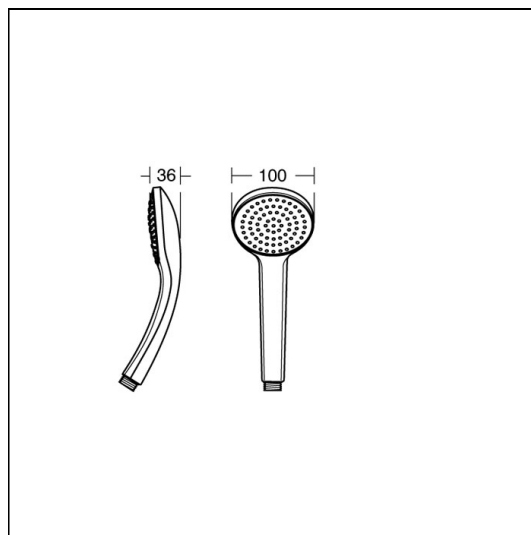

#### Special Notes

Removable 8 litres per minute eco flow regulator. Flow rate from 6 Litres per minute @ 0.1 bar.