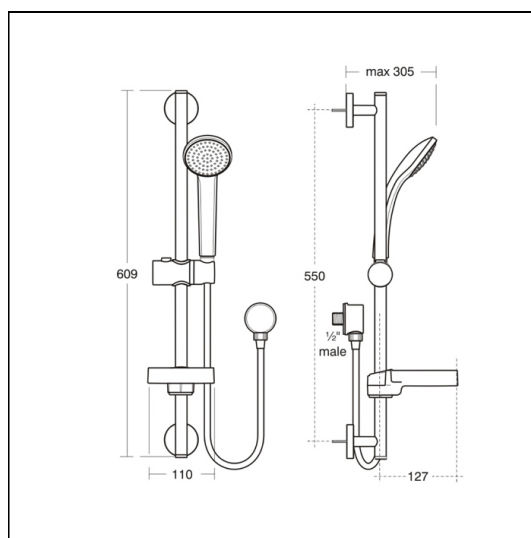

Idealrain S1 Shower Kit Single Function

ILLUSTRATED

B9408 Idealrain S1 shower kit with single function Ø80mm handspray, 600mm metal slide rail, 1.35m hose & integrated soap dish

ILLUSTRATED PRODUCT DETAILS

Weights

B9408 1.64 KG

Finishes

B9408 Chrome (AA)

Materials

B9408 Chrome Plated Metal

Flow rates

B9408 8 Litres per minute @ 3 bar pressure

Special Notes

Regulated flow rate 8 litres per minute. Unregulated flow rate 4.1 litres per minute (B9410 & B9556) or 5.7 litres per minute @ 0.1 bar (B9408).

ACCREDITATIONS

B9408(AA)

Unified
Water Label

8.00 Litres
Per
Minute

FEATURES