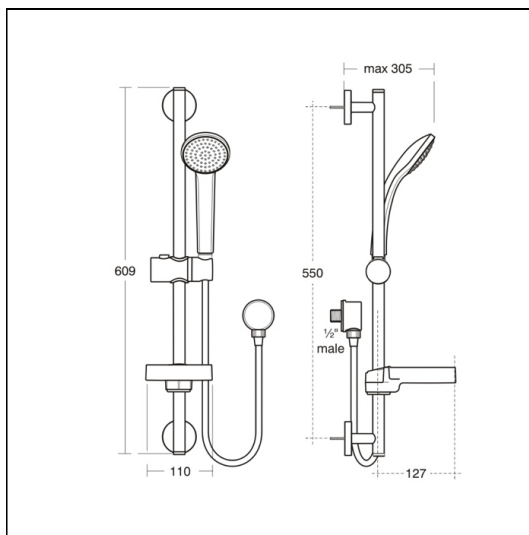

Idealrain S1 Shower Kit Single Function

ILLUSTRATED

B9408 Idealrain S1 shower kit with single function Ø80mm handspray, 600mm metal slide rail, 1.35m hose & integrated soap dish

ILLUSTRATED PRODUCT DETAILS

Weights

B9408 1.64 KG

Finishes

B9408  Chrome (AA)

Materials

B9408 Chrome Plated Metal

Flow rates

B9408 8 Litres per minute @ 3 bar pressure

Special Notes

Regulated flow rate 8 litres per minute. Unregulated flow rate 4.1 litres per minute (B9410 & B9556) or 5.7 litres per minute @ 0.1 bar (B9408).

ACCREDITATIONS

B9408(AA)

Unified Water Label  **8.00** Litres Per Minute