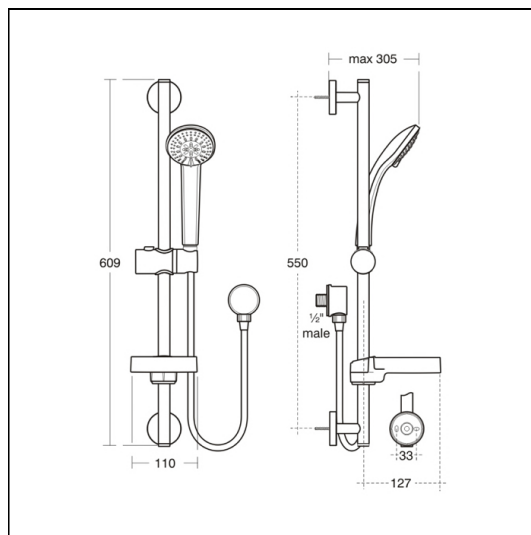

Idealrain S3 Shower Kit 3 Function

ILLUSTRATED

B9410 Idealrain S3 shower kit with 3 function Ø80mm handspray, 600mm metal slide rail, 1.35m hose & integrated soap dish

ILLUSTRATED PRODUCT DETAILS

Weights

B9410 1.68 KG

Finishes

B9410  Chrome (AA)

Materials

B9410 Chrome Plated Metal

Flow rates

B9410 8 Litres per minute @ 3 bar pressure

Special Notes

Regulated flow rate 8 litres per minute. Unregulated flow rate 4.1 litres per minute at 0.1 bar (B9410 and B9556) or 5.7 litres per minute at 0.1 bar (B9408).