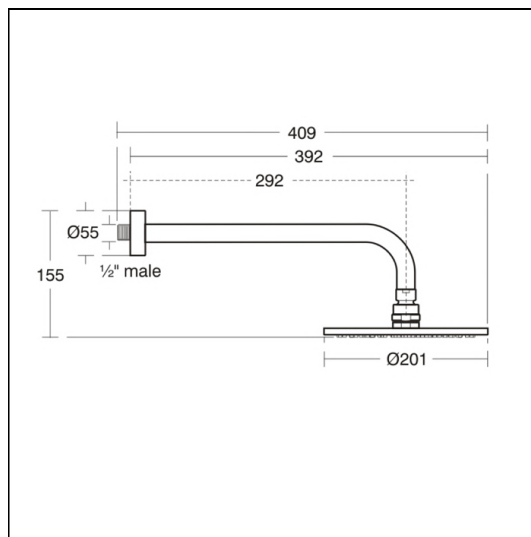

Idealrain M1 200mm Rainshower With Horizontal 300mm Arm

ILLUSTRATED

- B9442 Idealrain round rain shower $\varnothing$ 200mm
- B9444 Idealrain horizontal wall arm 300mm

OPTIONS

- B9445 Idealrain horizontal wall arm 400mm
- B9446 Idealrain ceiling arm 150mm

ILLUSTRATED PRODUCT DETAILS

Weights

- B9442 0.96 KG
- B9444 0.72 KG

Materials

- B9442 Chrome Plated Brass
- B9444 Chrome Plated

Finishes

- B9442 Chrome (AA)
- B9444 Chrome (AA)

Designer

Artefakt Industriekultur

FINISH OPTIONS

1. (AA) Chrome
   - (A2) Brushed Gold
   - (A5) Magnetic Grey
2. (GN) Silver Storm

Special Notes

Regulated flow rate 12 litres per minute. Unregulated flow rate 5.7 litres per minute at 0.1 bar.

ACCREDITATIONS

FEATURES