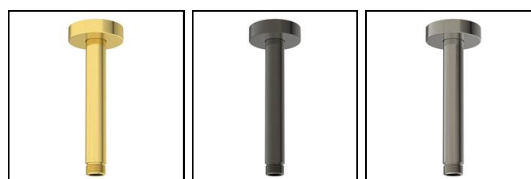

Idealrain Ceiling Arm 150mm

ILLUSTRATED

B9446 Idealrain ceiling arm 150mm

ILLUSTRATED PRODUCT DETAILS

Weights

B9446 0.23 KG

Finishes

B9446 Chrome (AA)

Materials

B9446 Chrome Plated

Designer

Artefakt Industriekultur

FINISH OPTIONS

(AA) Chrome

(A2) Brushed Gold

(A5) Magnetic Grey

(GN) Silver Storm

(XG) Silk Black

FEATURES