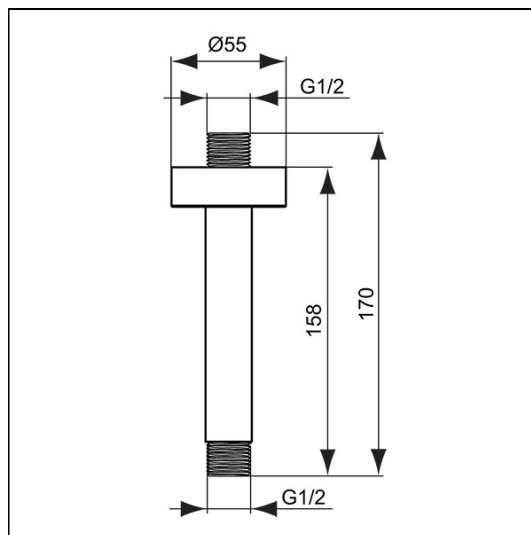

Idealrain Ceiling Arm 150mm

ILLUSTRATED

B9446 Idealrain ceiling arm 150mm

ILLUSTRATED PRODUCT DETAILS

Weights

B9446 0.23 KG

Finishes

B9446 Chrome (AA)

Materials

B9446 Chrome Plated

Designer

Artefakt Industriekultur

FINISH OPTIONS

(AA) Chrome

(A2) Brushed Gold

(A5) Magnetic Grey

(GN) Silver Storm

(XG) Silk Black

FEATURES