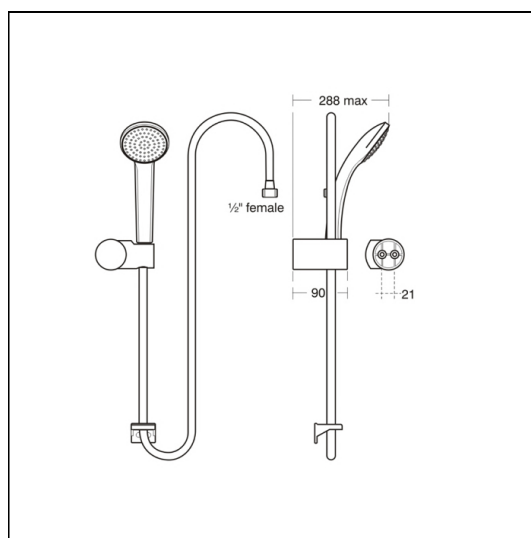

Idealrain S1 Shower Set 1 Function

ILLUSTRATED

B9449 Idealrain S1 shower set with single function 80mm handspray, 1.35m hose, wall mounted holder and hose retaining ring

ILLUSTRATED PRODUCT DETAILS

Weights

B9449 0.56 KG

Finishes

B9449  Chrome (AA)

Materials

B9449 Chrome Plated Metal

Flow rates

B9449 8 Litres per minute @ 3 bar pressure

Special Notes

Regulated flow rate 8 litres per minute. Unregulated flow rate 4.1 litres per minute at 0.1 bar (B9450 & B9489) or 5.7 litres per minute at 0.1 bar (B9449).

ACCREDITATIONS

FEATURES