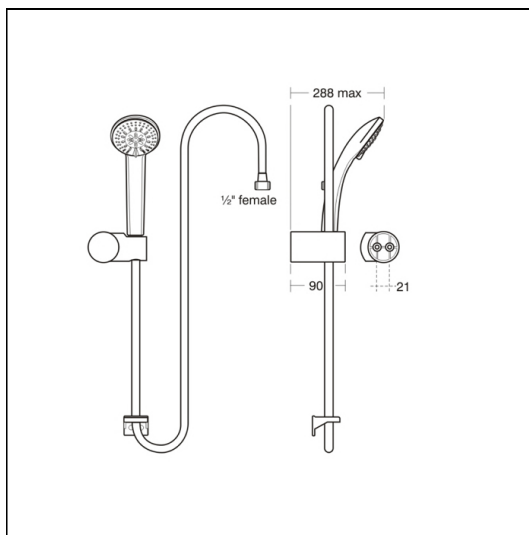

Idealrain S3 Shower Set 3 Function

ILLUSTRATED

B9450 Idealrain S3 wall mounted shower set with 3 function 80mm handspray, 1.35m hose, wall mounted holder and hose retaining ring

ILLUSTRATED PRODUCT DETAILS

Weights

B9450 0.60 KG

Finishes

B9450  Chrome (AA)

Materials

B9450 Chrome Plated Metal

Flow rates

B9450 8 Litres per minute @ 3 bar pressure

Special Notes

Regulated flow rate 8 litres per minute. Unregulated flow rate 4.1 litres per minute at 0.1 bar (B9450 and B9489) or 5.7 litres per minute at 0.1 bar (B9449).

ACCREDITATIONS

B9450(AA)

FEATURES