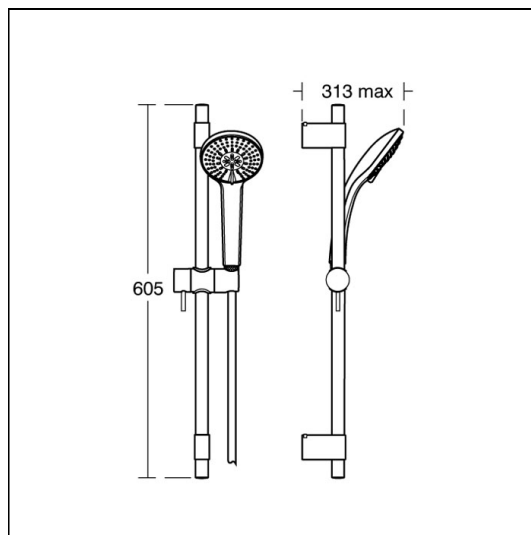

# Idealrain Pro M3 shower kit 600mm rail & 1.75m hose

## ILLUSTRATED

**B9834** Idealrain Pro M3 shower kit with three function  $\varnothing$ 100mm handspray, 600mm rail and 1750mm hose

### ILLUSTRATED PRODUCT DETAILS

**Weights**

**B9834** 1.59 KG

**Finishes**

**B9834**  Chrome (AA)

**Materials**

**B9834** Chrome Plated

**Flow rates**

**B9834** 8 Litres per minute @ 3 bar pressure

**Special Notes**

Regulated flow rate 8 litres per minute. Unregulated flow rate 5.9 litres per minute (B9833 & B9835) or 5.2 litres per minute (B9834 & B9836) @ 0.2 bar.