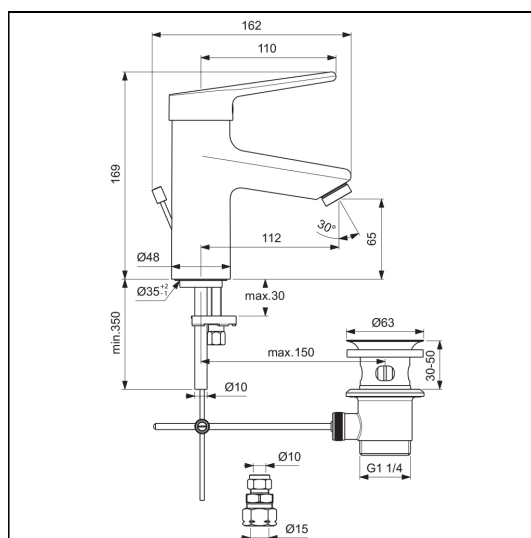

Contour 21+ Single Lever One Hole Basin Mixer With Pop-up Waste

ILLUSTRATED

BC119 Contour 21+ single lever one hole basin mixer with pop-up waste and copper tails

ILLUSTRATED PRODUCT DETAILS

Weights

BC119 1.91 KG

Materials

BC119 Chrome Plated Brass

Finishes

BC119  Chrome (AA)

Flow rates

BC119 5 Litres per minute @ 3 bar pressure

Designer

Artefakt Industriekultur

Standards

Manufactured in accordance to BS EN 817

Special Notes

Suitable for balanced supplies. Inlets 15mm copper tails. Consideration should be given to safe hot water delivery and the use of an appropriate temperature reduction device, please see A5900AA (for use with 15mm pipework) or A5901AA (for use with 22mm pipework). Fitted with a 5 litre per minute outlet flow regulator. Minimum pressure 1 bar.