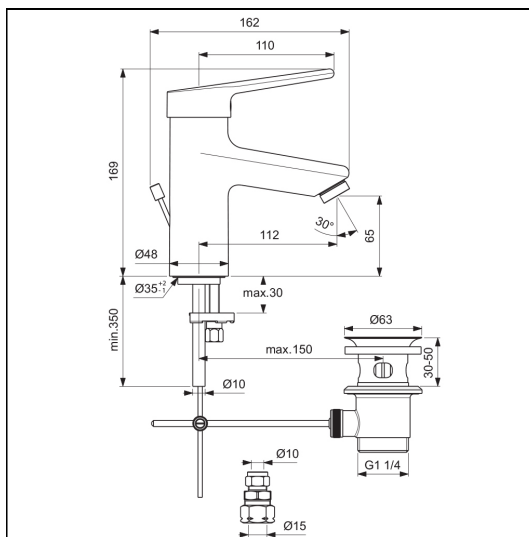

Contour 21+ Single Lever One Hole Basin Mixer With Pop-up Waste

ILLUSTRATED

BC119 Contour 21+ single lever one hole basin mixer with pop-up waste and copper tails

ILLUSTRATED PRODUCT DETAILS

Weights

BC119 1.91 KG

Materials

BC119 Chrome Plated Brass

Finishes

BC119  Chrome (AA)

Flow rates

BC119 5 Litres per minute @ 3 bar pressure

Designer

Artefakt Industriekultur

Standards

Manufactured in accordance to BS EN 817

Special Notes

Suitable for balanced supplies. Inlets 15mm copper tails. Consideration should be given to safe hot water delivery and the use of an appropriate temperature reduction device, please see A5900AA (for use with 15mm pipework) or A5901AA (for use with 22mm pipework). Fitted with a 5 litre per minute outlet flow regulator. Minimum pressure 1 bar.