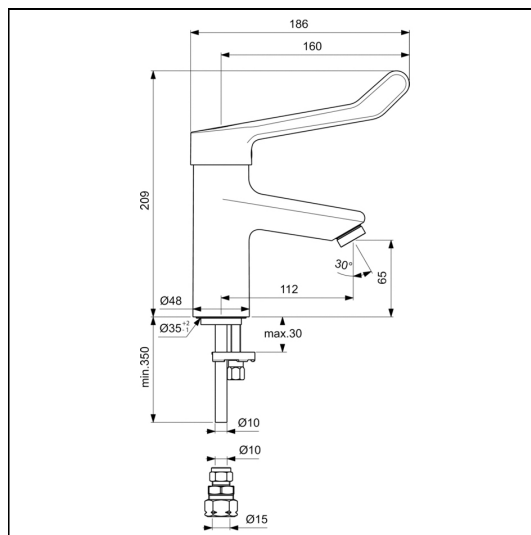

## ILLUSTRATED

**BC122** Contour 21+ single lever 1 hole basin mixer, medical handle, copper tails

### ILLUSTRATED PRODUCT DETAILS

**Weights**

**BC122** 1.53 KG

**Materials**

**BC122** Chrome Plated Brass

**Finishes**

**BC122**  Chrome (AA)

**Flow rates**

**BC122** 5 Litres per minute @ 3 bar pressure

**Designer**

Artefakt Industriekultur

**Standards**

Manufactured in accordance to BS EN 817

**Special Notes**

Suitable for balanced supplies. Inlets 15mm copper tails. Consideration should be given to safe hot water delivery and the use of an appropriate temperature reduction device, please see A5900AA (for use with 15mm pipework) or A5901AA (for use with 22mm pipework). Fitted with a 5 litre per minute outlet flow regulator. Minimum pressure 1 bar.