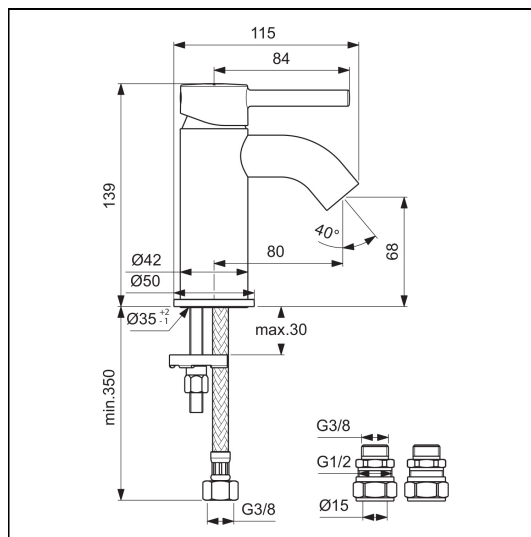

Ceraline Mini Basin Mixer

ILLUSTRATED

BC185 Ceraline single lever mini basin mixer, no waste

OPTIONS

A5900 TMV thermostatic mixing valve, 15mm

ILLUSTRATED PRODUCT DETAILS

Weights

BC185 1.06 KG

Finishes

BC185  Chrome (AA)

Materials

BC185 Chrome Plated Brass

Flow rates

BC185 5 Litres per minute @ 3 bar pressure

FINISH OPTIONS

 (AA) Chrome

 (XG) Silk Black

Special Notes

Suitable for balanced supplies. Inlets with flexible hoses and connections for 15mm copper tails.

Consideration should be given to safe hot water delivery and the use of an appropriate temperature reduction device, please see A5900AA (for use with 15mm pipework) or A5901AA (for use with 22mm pipework). Fitted with a 5 litre per minute outlet flow regulator. Unregulated flow rate 4.8 litres per minute at 0.2 bar.