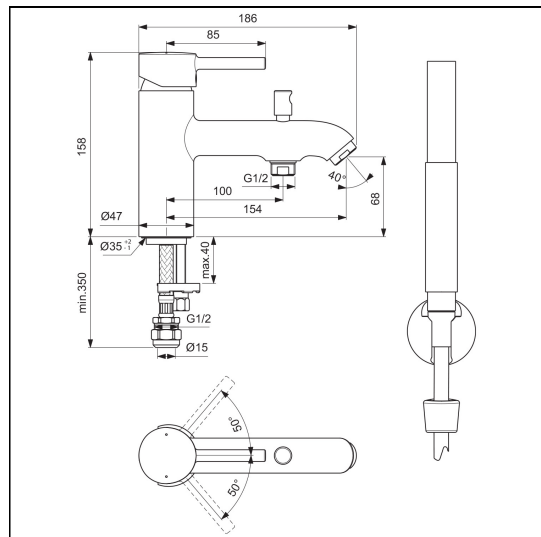

Ceraline 1 Hole Bath Shower Mixer

ILLUSTRATED

BC191 Ceraline one hole single lever bath shower mixer

ILLUSTRATED PRODUCT DETAILS

Weights

BC191 1.93 KG

Finishes

BC191  Chrome (AA)

Materials

BC191 Chrome Plated Brass

Special Notes

Suitable for balanced supplies. Inlets with flexible hoses and connections for 15mm copper tails. Consideration should be given to safe hot water delivery and the use of an appropriate temperature reduction device, please see A5900AA (for use with 15mm pipework) or A5901AA (for use with 22mm pipework). Unregulated flow rate for bath fill 14 litres per minute at 1 bar and 24.8 litres per minute at 3 bar.