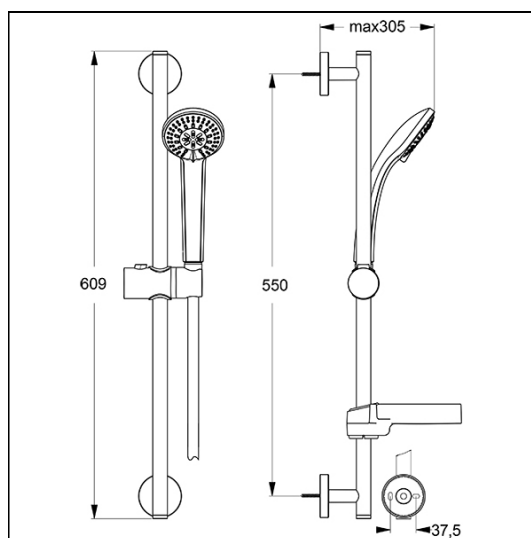

Idealrain S3 Shower Kit

ILLUSTRATED

BC641 Idealrain S3 Shower Kit

ILLUSTRATED PRODUCT DETAILS

Weights

BC641 1.68 KG

Finishes

BC641  Chrome finish (AA)

Materials

BC641 Chrome Plated

Special Notes

Regulated flow rate 8 litres per minute. Unregulated flow rate 4.1 litres per minute at 0.1 bar

ACCREDITATIONS

FEATURES