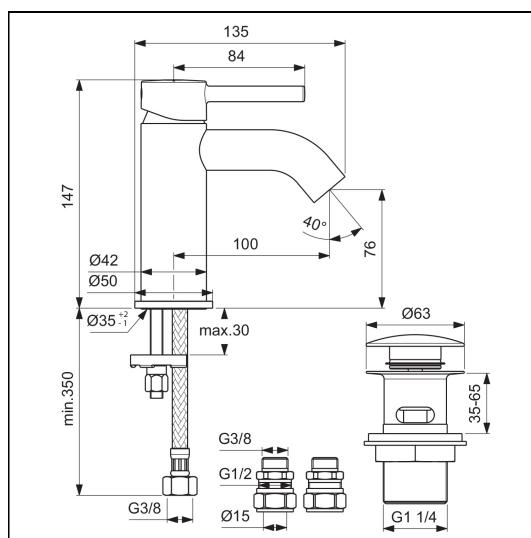

Edit R Single Lever Basin Mixer

ILLUSTRATED

BC710 Edit R rim mounted single lever basin mixer - with clicker waste

ILLUSTRATED PRODUCT DETAILS

Weights

BC710 1.40 KG

Finishes

BC710  Chrome finish (AA)

Materials

BC710 Chrome Plated Brass

Flow rates

BC710 5 Litres per minute @ 3 bar pressure

Special Notes

Suitable for balanced supplies. Inlets with flexible hoses and connections for 15mm copper tails. Consideration should be given to safe hot water delivery and the use of an appropriate temperature reduction device. Fitted with a 5 lpm outlet flow regulator. Unregulated flow rate 4.8 litres per minute at 0.2 bar.