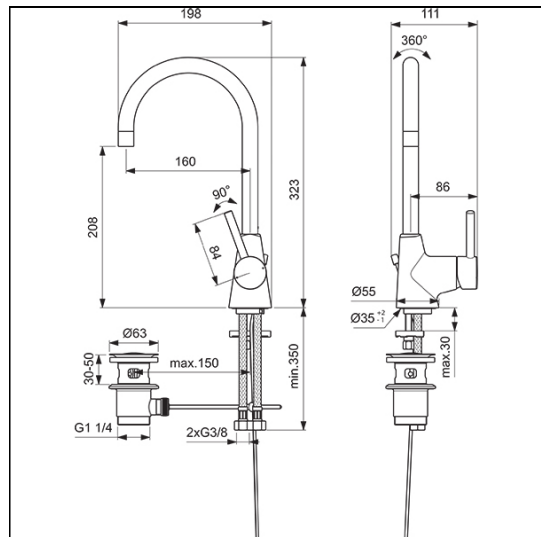

## ILLUSTRATED

**BC711** Edit R Single Lever Basin Mixer, high swivel spout

### ILLUSTRATED PRODUCT DETAILS

**Weights**

**BC711** 1.77 KG

**Finishes**

**BC711**  Chrome finish (AA)

**Materials**

**BC711** Chrome Plated Brass

**Special Notes**

Supplied with PEX flexi tails and 15mm compression connector. Suitable for high pressure systems. Consideration should be given to safe hot water delivery and the use an appropriate temperature reduction device. Fitted with 5lpm outlet flow regulator.