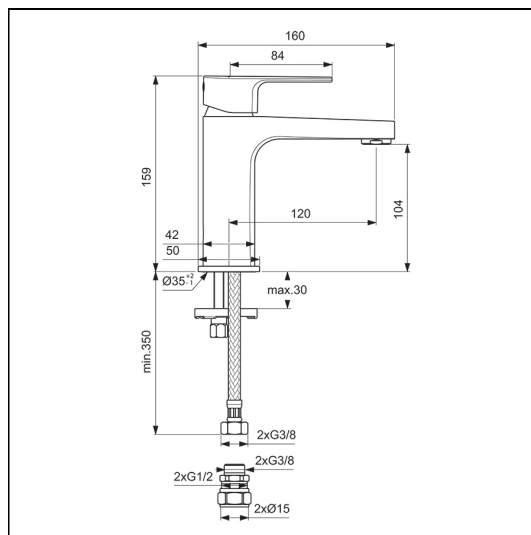

Cerafine D Single Lever Basin Mixer

ILLUSTRATED

BC720 Cerafine D single lever basin mixer

ILLUSTRATED PRODUCT DETAILS

Weights

BC720 1.14 KG

Finishes

BC720  Chrome finish (AA)

Materials

BC720 Chrome Plated Brass

Flow rates

BC720 5 Litres per minute @ 3 bar pressure

Special Notes

For high pressure above 1 Bar. Suitable for balanced supplies. Inlets with flexible hoses and connections for 15mm copper tails. Consideration should be given to safe hot water delivery and the use of an appropriate temperature reduction device, please see A5900AA (for use with 15mm pipework) or A5901AA (for use with 22mm pipework). Fitted with a 5 litre per minute outlet flow regulator.